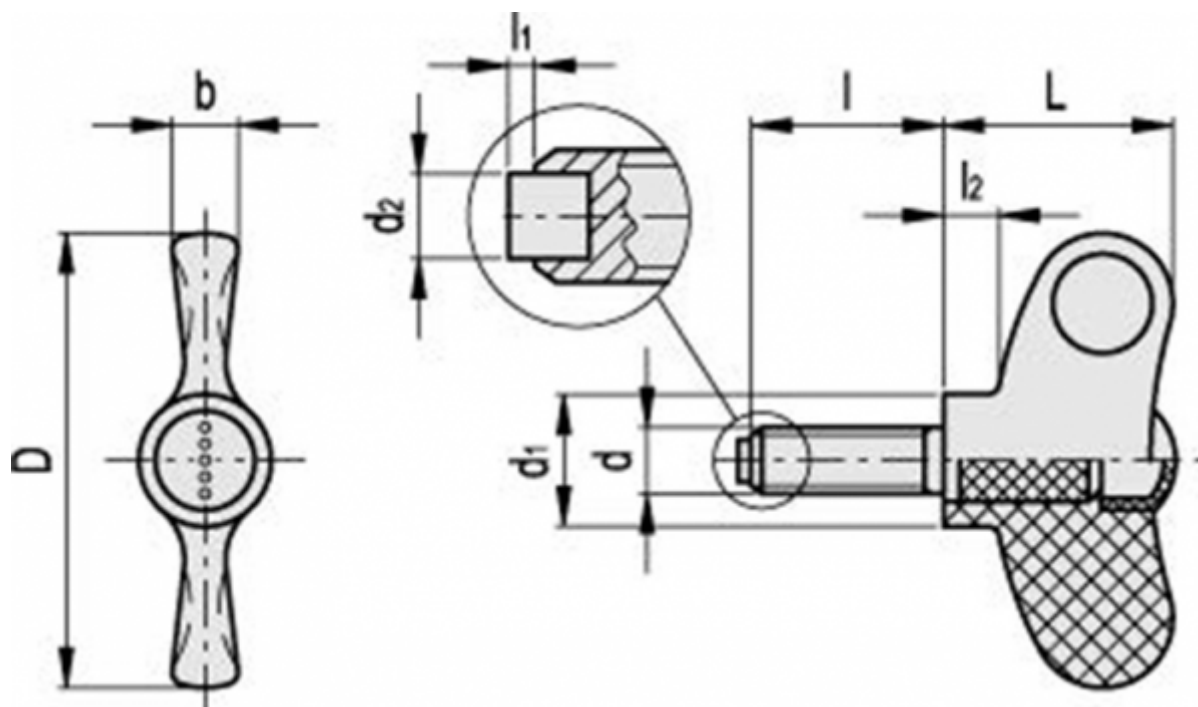

Article number: 23022245763

Description: Wing screw with bolt EWN.48-SST-p-M6x20-PB-C3

## Measures

b = 7

D = 48

d = 6

d1 = 13.5

l = 20

l1 = 1.5

l2 = 5.5

L = 24

Weight in (g) = 14